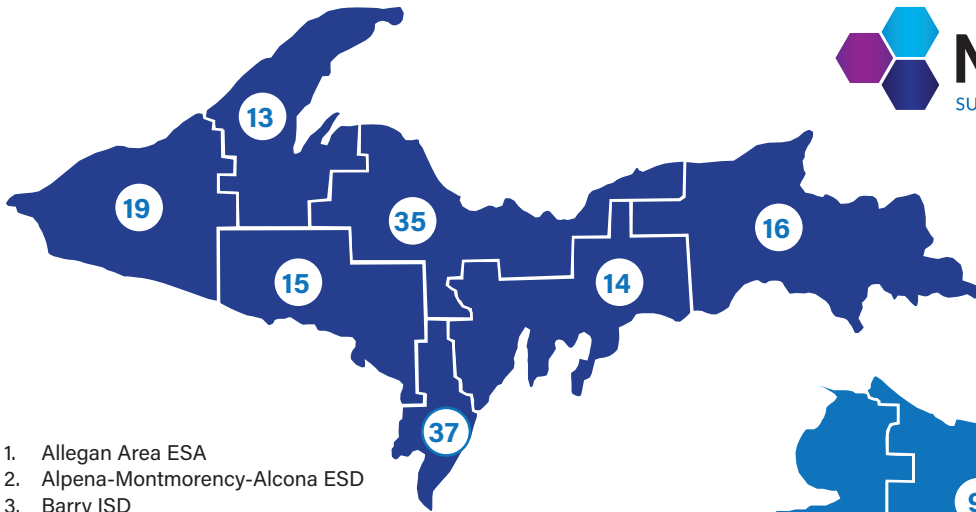

# MICHIGAN INTERMEDIATE SCHOOL DISTRICTS

1. Allegan Area ESA
2. Alpena-Montmorency-Alcona ESD
3. Barry ISD
4. Bay-Arenac ISD
5. Berrien RESA
6. Branch ISD
7. Calhoun ISD
8. Charlevoix-Emmet ISD
9. Cheboygan-Otsego-Presque Isle ESD
10. Clare-Gladwin RESD
11. Clinton County RESA
12. COOR ISD
13. Copper Country ISD
14. Delta-Schoolcraft ISD
15. Dickinson-Iron ISD
16. Eastern Upper Peninsula ISD
17. Eaton RESA
18. Genesee ISD
19. Gogebic-Ontonagon ISD
20. Gratiot-Isabella RESD
21. Hillsdale ISD
22. Huron ISD
23. Ingham ISD
24. Ionia County ISD
25. Iosco RESA
26. Jackson County ISD
27. Kalamazoo RESA
28. Kent ISD
29. Lapeer County ISD
30. Lenawee ISD
31. Heritage Southwest ISD
32. Livingston ESA
33. Macomb ISD
34. Manistee ISD
35. Marquette-Alger RESA
36. Mecosta-Osceola ISD
37. Menominee ISD
38. Midland County ESA
39. Monroe County ISD
40. Montcalm Area ISD
41. Muskegon Area ISD
42. Newaygo County RESA
43. Oakland Schools
44. Ottawa Area ISD
45. Saginaw ISD
46. Sanilac ISD
47. Shiawassee RESD
48. St. Clair County RESA
49. St. Joseph County ISD
50. Northwest Education Services ISD
51. Tuscola ISD
52. Van Buren ISD
53. Washtenaw ISD
54. Wayne RESA
55. West Shore ESD
56. Wexford-Missaukee ISD

- |                 |                 |                  |
|-----------------|-----------------|------------------|
| <b>Region 1</b> | <b>Region 4</b> | <b>Region 7</b>  |
| <b>Region 2</b> | <b>Region 5</b> | <b>Region 8</b>  |
| <b>Region 3</b> | <b>Region 6</b> | <b>Region 9</b>  |
|                 |                 | <b>Region 10</b> |