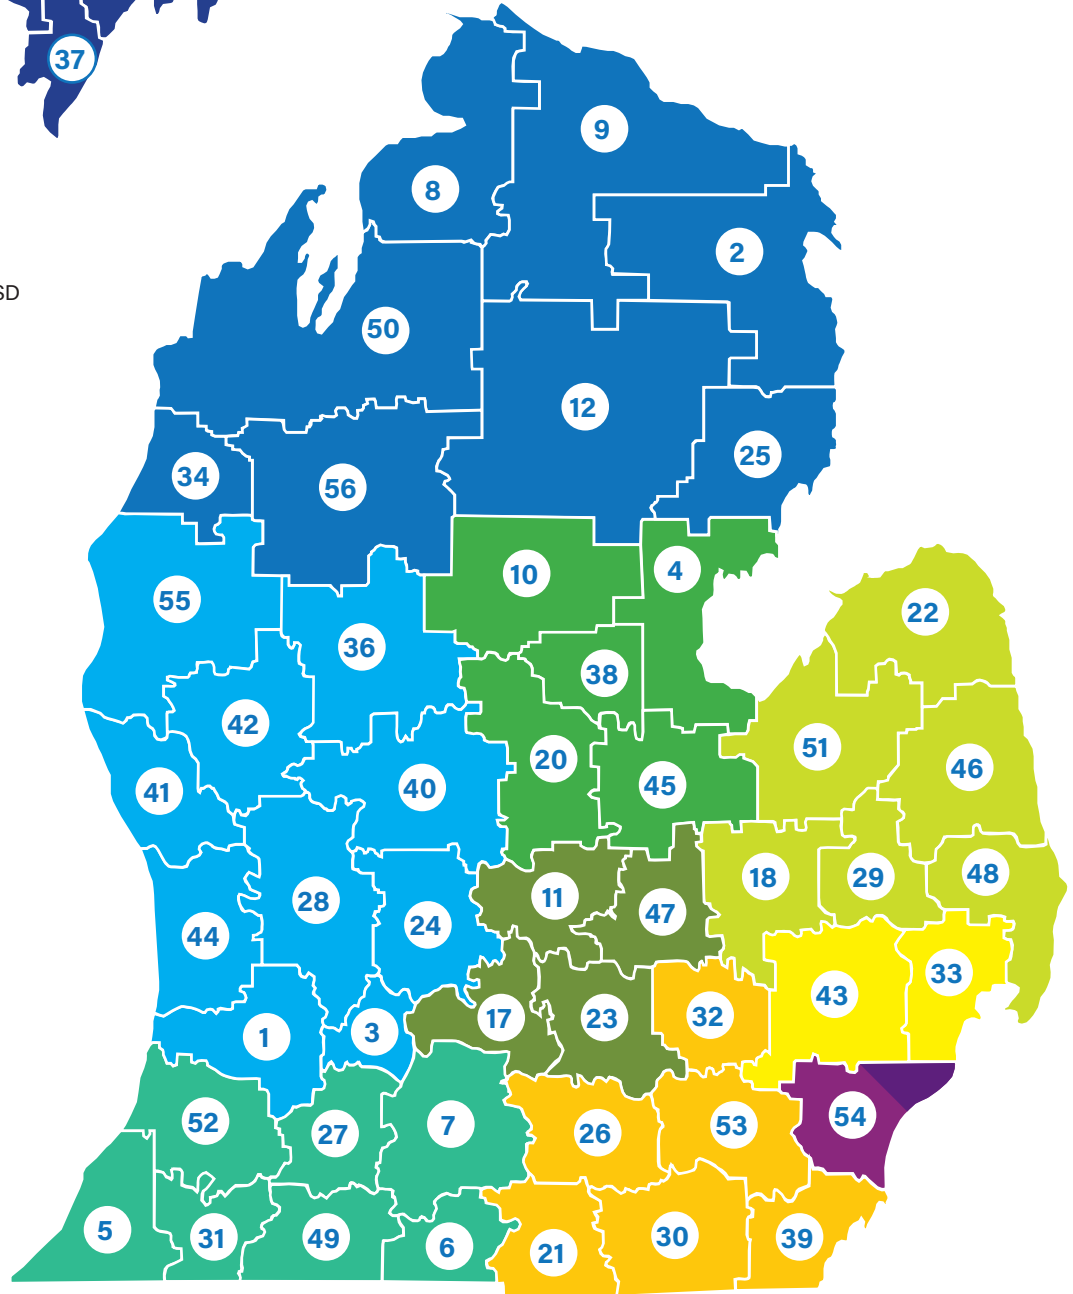

# MICHIGAN INTERMEDIATE SCHOOL DISTRICTS

1. Allegan Area ESA
2. Alpena-Montmorency-Alcona ESD
3. Barry ISD
4. Bay-Arenac ISD
5. Berrien RESA
6. Branch ISD
7. Calhoun ISD
8. Charlevoix-Emmet ISD
9. Cheboygan-Otsego-Presque Isle ESD
10. Clare-Gladwin RESD
11. Clinton County RESA
12. COOR ISD
13. Copper Country ISD
14. Delta-Schoolcraft ISD
15. Dickinson-Iron ISD
16. Eastern Upper Peninsula ISD
17. Eaton RESA
18. Genesee ISD
19. Gogebic-Ontonagon ISD
20. Gratiot-Isabella RESD
21. Hillsdale ISD
22. Huron ISD
23. Ingham ISD
24. Ionia County ISD
25. Iosco RESA
26. Jackson County ISD
27. Kalamazoo RESA
28. Kent ISD
29. Lapeer County ISD
30. Lenawee ISD
31. Heritage Southwest ISD
32. Livingston ESA
33. Macomb ISD
34. Manistee ISD
35. Marquette-Alger RESA
36. Mecosta-Osceola ISD
37. Menominee ISD
38. Midland County ESA
39. Monroe County ISD
40. Montcalm Area ISD
41. Muskegon Area ISD
42. Newaygo County RESA
43. Oakland Schools
44. Ottawa Area ISD
45. Saginaw ISD
46. Sanilac ISD
47. Shiawassee RESD
48. St. Clair County RESA
49. St. Joseph County ISD
50. Northwest Education Services ISD
51. Tuscola ISD
52. Van Buren ISD
53. Washtenaw ISD
54. Wayne RESA
55. West Shore ESD
56. Wexford-Missaukee ISD

- |                 |                 |                  |
|-----------------|-----------------|------------------|
| <b>Region 1</b> | <b>Region 4</b> | <b>Region 7</b>  |
| <b>Region 2</b> | <b>Region 5</b> | <b>Region 8</b>  |
| <b>Region 3</b> | <b>Region 6</b> | <b>Region 9</b>  |
|                 |                 | <b>Region 10</b> |