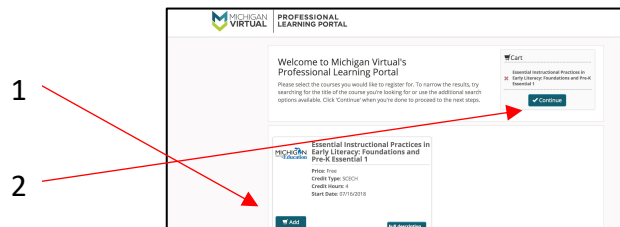

Directions to get to the Michigan Virtual On-Line Modules for Literacy

1. Go to: <https://literacyessentials.org/>
2. Click on “Online Modules” which is located in the top bar.

3. Click on “Essential Instructional Practices in Early Literacy for which module you are choosing to enroll.

4. 1. Click on “add” on the main page in the course box you are wanting to take.

2. This will upload the course into your cart. Then click on “continue” in the Cart area.
5. This will take you to the Michigan Virtual Registration page. Fill out the “New Learner Registration Information” if this is your first time.