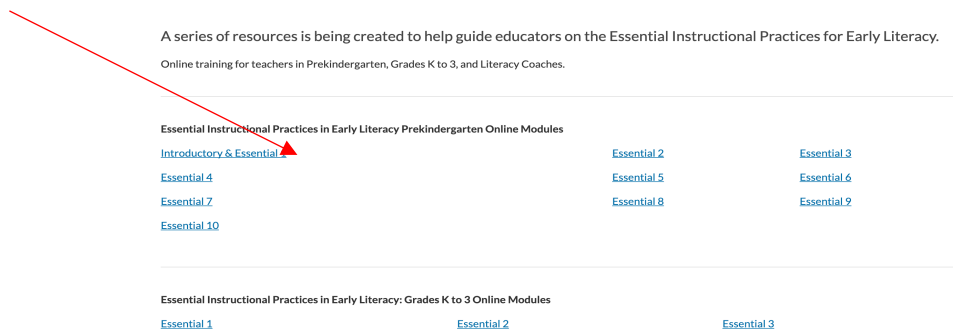

Directions to get to the Michigan Virtual On-Line Modules for Literacy

1. Go to: <https://literacyessentials.org/>
2. Click on “Online Modules” which is located in the top bar.

3. Click on “Essential Instructional Practices in Early Literacy for which module you are choosing to enroll.